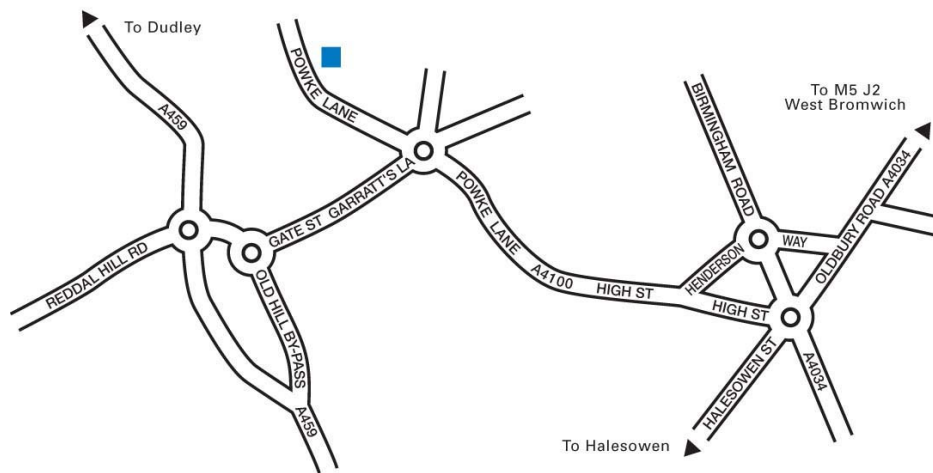

Harsco Infrastructure Services Limited

Powke Lane
Cradley Heath
Warley
West Midlands B64 5PZ
United Kingdom

Phone: +44 (0)121 561 4003
Fax: +44 (0)121 561 4811
www.harsco-i.com

Location Map

Cradley Heath